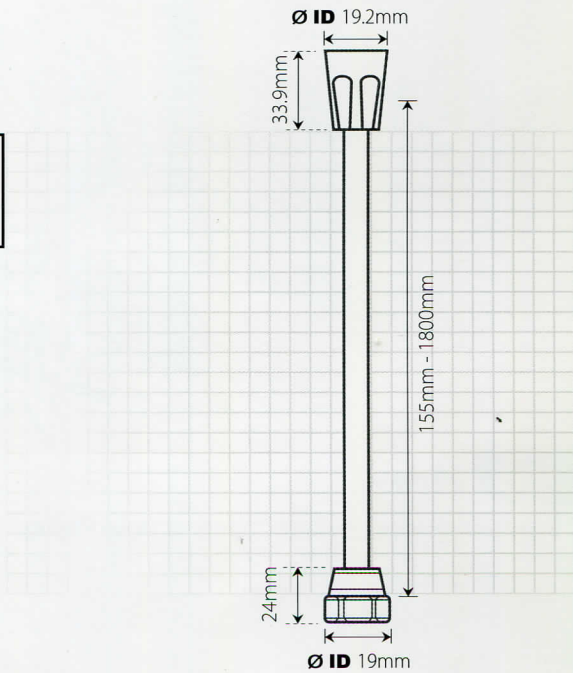

PVC REINFORCED & FLEXIBLE HOSE

Commitment to quality

4214-SSN

10 bar PVC reinforced hose with HP short nut @ both end

4206-SSN

3 bar PVC flexible hose with HP short nut @ both end

4206-SLN

3 bar PVC flexible hose with HP short nut & long nut

TECHNICAL MANUAL

LENGTH AVAILABLE	
• 155mm (6")	• 500mm (20")
• 200mm (8")	• 600mm (24")
• 250mm (10")	• 900mm (36")
• 300mm (12")	• 1200mm (48")
• 350mm (14")	• 1500mm (60")
• 400mm (16")	• 1800mm (72")
• 450mm (18")	

MAX TEMP: 50°C	MAX PRESSURE: Flexible hose - 3 bar (42 psi) PVC reinforced - 10 bar (145psi)
----------------	---