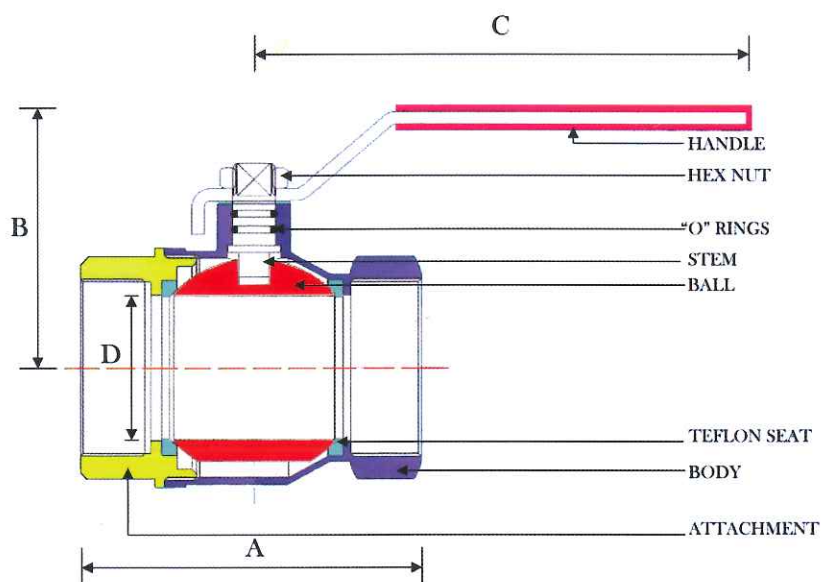

FORGING BRASS BALL VALVE

Your trusted engineering partner

FORGING BRASS BALL VALVE

SIZE	A	B	C	D
1/2" PN 25	47.00	48.60	89.90	14.2
3/4" PN 25	53.70	51.70	89.90	19.0
1" PN 25	65.50	56.70	106.10	24.0
1 1/4" PN 25	74.94	67.50	139.70	30.0
1 1/2" PN 25	76.50	73.40	139.70	37.0
2" PN 25	99.77	84.60	159.20	46.4
2 1/2" PN 25	124.50	105	244.00	59