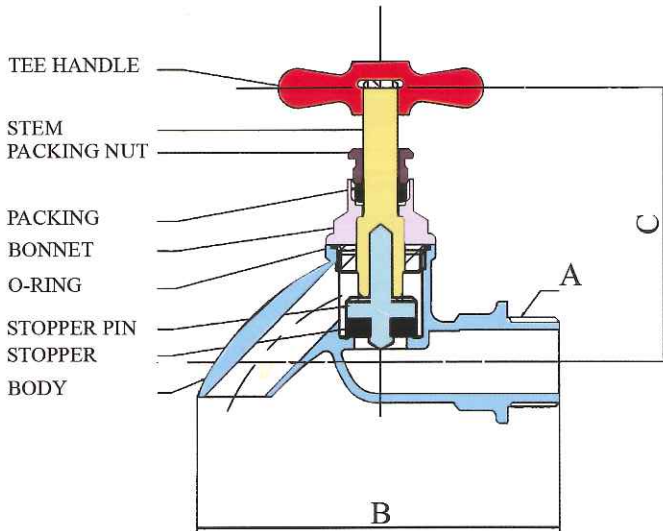

## FORGING BRASS BIB TAP

| ART NO | SIZE    | A       | B     | C    |
|--------|---------|---------|-------|------|
| 1001   | 1/2" LD | PS 1/2" | 80.6  | 63.0 |
| 1010   | 1/2" BS | PS 1/2" | 85.65 | 69.0 |
| 1009   | 3/4" BS | PS 3/4" | 88.26 | 73.4 |

\* All measurement in millimeters (mm)