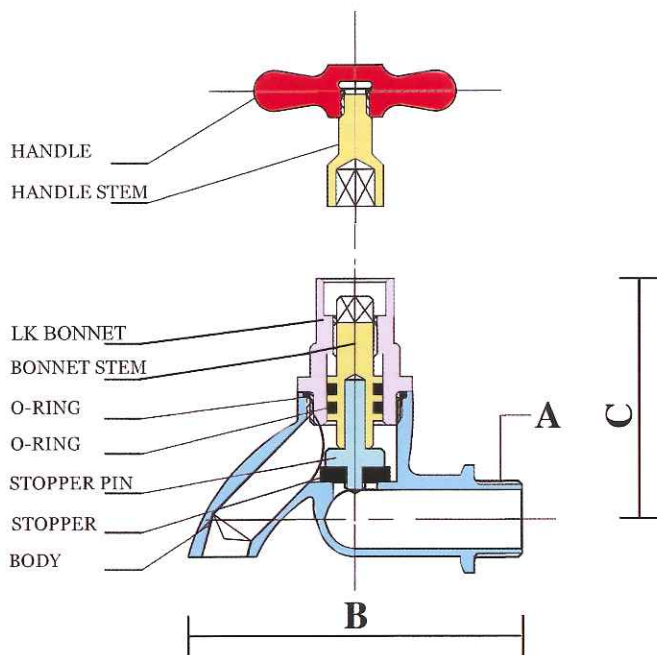

## FORGING BRASS BIB TAP

| ART NO | SIZE    | A       | B     | C    |
|--------|---------|---------|-------|------|
| 1001   | 1/2" LD | PS 1/2" | 80.6  | 63.0 |
| 1010   | 1/2" BS | PS 1/2" | 85.65 | 69.0 |
| 1009   | 3/4" BS | PS 3/4" | 88.26 | 73.4 |

\* All measurement in millimeters (mm)

## FORGING BRASS LOOSE KEY BIB TAP

| ART NO | SIZE        | A       | B     | C     |
|--------|-------------|---------|-------|-------|
| 1008   | 1/2" BS L/K | PS 1/2" | 85.65 | 56.47 |
| 1008A  | 1/2" LD L/K | PS 1/2" | 81    | 45    |