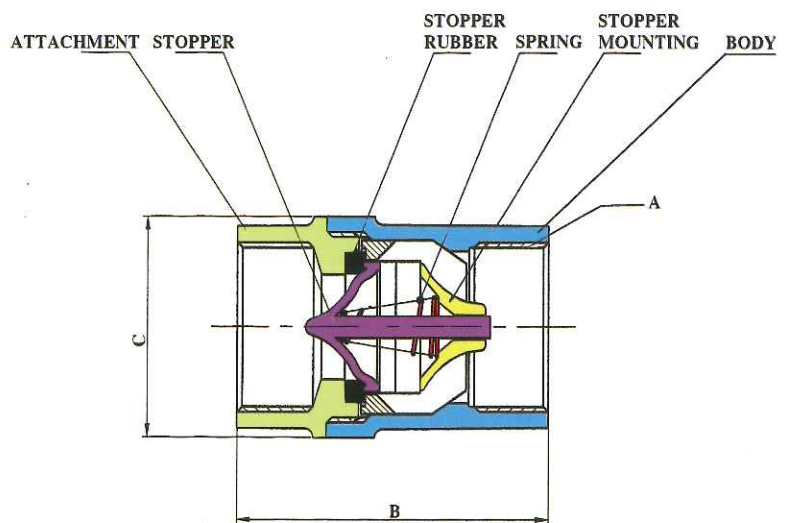

# FORGING BRASS CHECK VALVE & HEAVY DUTY CHECK VALVE

CV

ART NO	SIZE	A	B	C
1710	1/2"	BSP 1/2"	48.8	34.0
1711	3/4"	BSP 3/4"	52.2	41.7
1712	1"	BSP 1"	60	48.0

\* All measurement in millimeters (mm)

HCV

ART NO	SIZE	A	B	C
1813	1 1/4"	BSP 1 1/4"	64	50.5
1814	1 1/2"	BSP 1 1/2"	72	59.5
1815	2"	BSP 2"	82	73.0

\* All measurement in millimeters (mm)