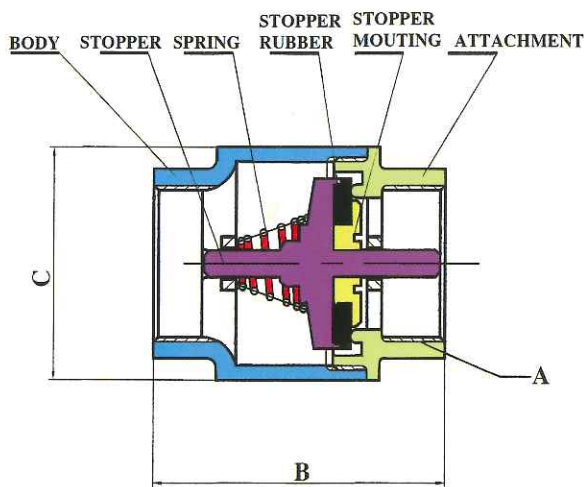

# FORGING BRASS CHECK VALVE & HEAVY DUTY CHECK VALVE

CV

ART NO	SIZE	A	B	C
1710	1/2"	BSP 1/2"	48.8	34.0
1711	3/4"	BSP 3/4"	52.2	41.7
1712	1"	BSP 1"	60	48.0

\* All measurement in millimeters (mm)

HCV

ART NO	SIZE	A	B	C
1813	1 1/4"	BSP 1 1/4"	64	50.5
1814	1 1/2"	BSP 1 1/2"	72	59.5
1815	2"	BSP 2"	82	73.0

\* All measurement in millimeters (mm)