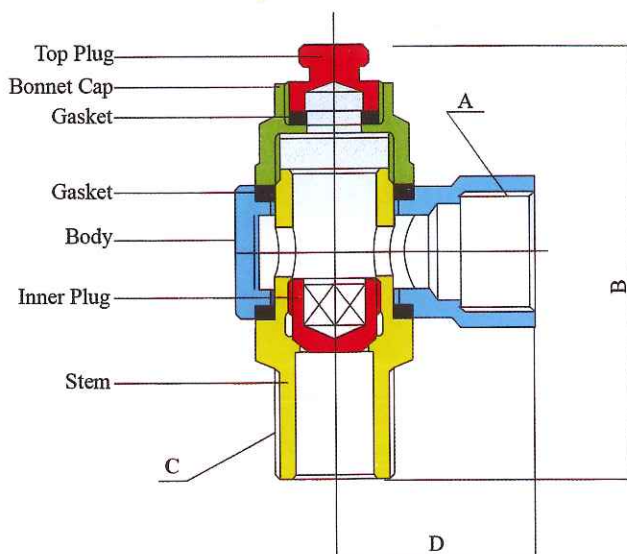

FORGING BRASS FERRULE COCK

Your trusted engineering partner

FORGING BRASS FERRULE COCK

ART NO	SIZE	A	B	C	D
1004	1/2"	PS 1/2"	88.0	PT 1/2"	43.5
1005	3/4"	PS 3/4"	88.0	PT 3/4"	42.5
1006	1"	PS 1"	94.8	PT 1"	48.2