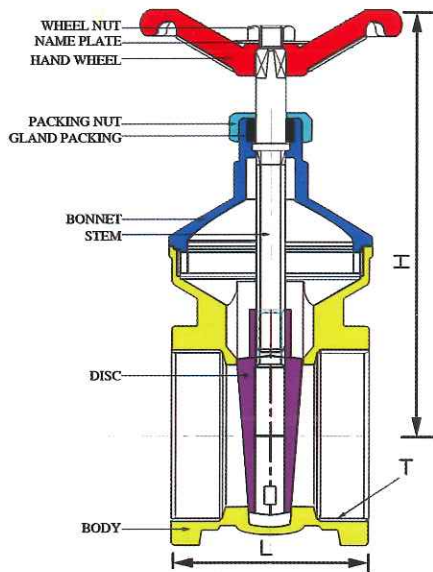

## FORGING BRASS GATE VALVE

*Your trusted engineering partner*

# FORGING BRASS GATE VALVE

SIZE	H (HEIGHT)	T (THREAD)	L (END TO END)
1/2"	65.0	BSPT 1/2"	41.4
3/4"	85.0	BSPT 3/4"	47.0
1"	97.0	BSPT 1"	55.0
1 1/4"	122.9	BSPT 1 1/4"	60.0
1 1/2"	127.7	BSPT 1 1/2"	62.6
2"	147.5	BSPT 2"	69.0

\* All measurement in millimeters (mm)