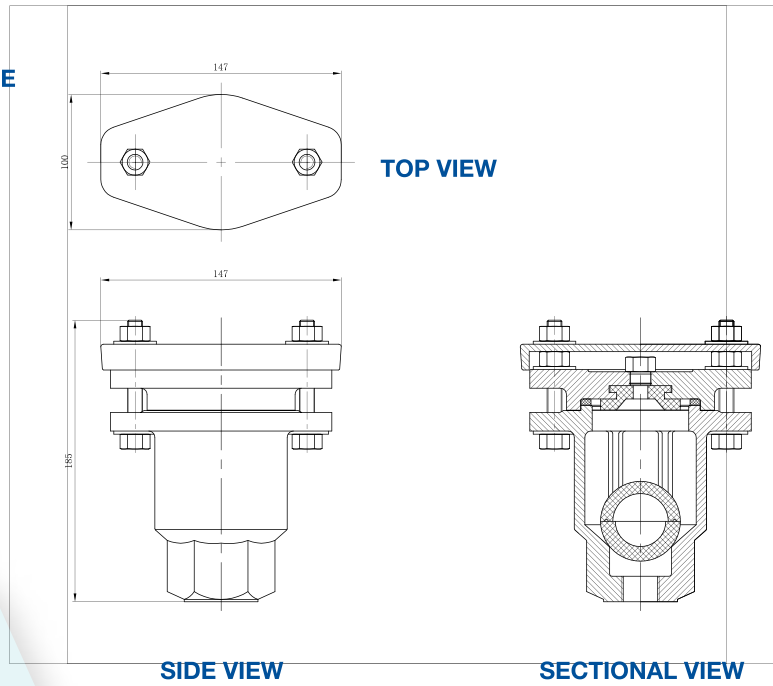

SINGLE ORIFICE TYPE